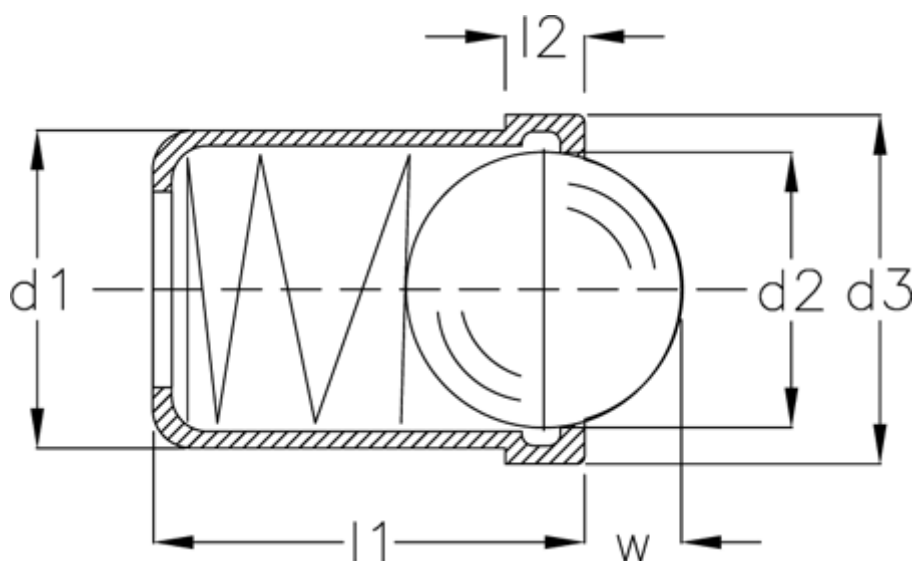

Data Sheet

Article number: 20883002

Description: E+G
Spring plunger GN 614-6-KU

Measures

d1	= 6
d2	= 5.0
d3	= 6.5
l1	= 7.0
l2	= 1.0
Spring pressure N bottom	= 13.0
Spring pressure N top	= 6.5
W	= 1.6